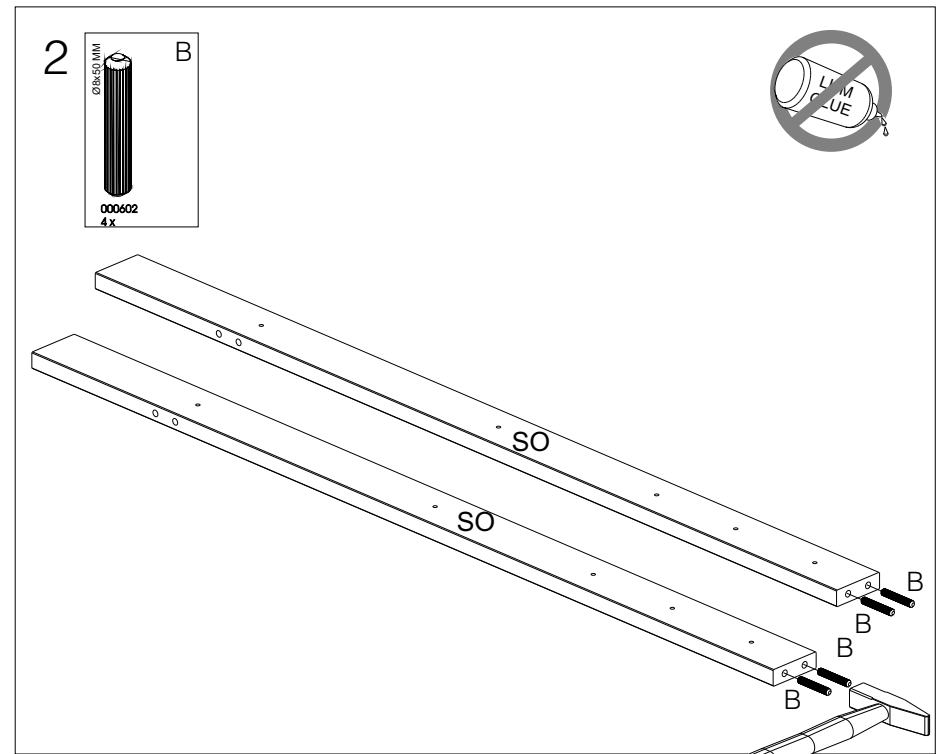

PRONKREK

zeitschriftenregal
 porte-revues
 display leaning shelf

Produced by De Eekhoorn Woodworkings BV

5

6

A

000601
10 x

5x