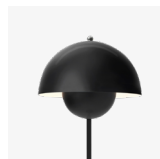

Flowerpot ^{VP3}
Verner Panton
1968

H: 50cm / 19.7in

Shade Ø: 23cm / 9.1in

Flowerpor^{VP3} Verner Panton 1968

Product category

Table Lamp

Environment

Indoor

Material

Lacquered steel with 2 meter clear PVC cord.

Production process

The two shades are made from deep drawn metal.

Dimensions

Ø: 23cm / 9.1in, H: 50cm / 19.7in

Packaging dimensions

H: 45.0cm / 17.7in, W: 29.0cm / 11.4in,
D: 26.0cm / 10.2in

Due to variation in material, a slight tone difference may occur.

Related products

→ Dark Green

→ Mustard

→ Beige Red

→ Red Brown

→ Light Blue

→ Stone Blue

→ Grey Beige

→ Matt Light Grey

→ White

→ Matt White

→ Matt Black

→ Pale Sand

→ Signal Green

→ Polished Brass