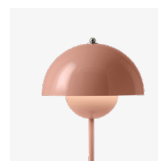

Flowerpot ^{VP3}
Verner Panton
1968

H: 50cm / 19.7in

Shade Ø: 23cm / 9.1in

Flowerpor^{VP3} Verner Panton 1968

Product category

Table Lamp

Environment

Indoor

Material

Lacquered steel with 2 meter clear PVC cord.

Production process

The two shades are made from deep drawn metal.

Dimensions

Ø: 23cm / 9.1in, H: 50cm / 19.7in

Packaging dimensions

H: 45.0cm / 17.7in, W: 29.0cm / 11.4in,
D: 26.0cm / 10.2in

Due to variation in material, a slight tone difference may occur.

Related products

→ Dark Green

→ Mustard

→ Beige Red

→ Red Brown

→ Light Blue

→ Stone Blue

→ Grey Beige

→ Matt Light Grey

→ White

→ Matt White

→ Matt Black

→ Pale Sand

→ Signal Green

→ Polished Brass