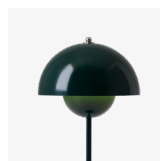

Flowerpot ^{VP3}
Verner Panton
1968

H: 50cm / 19.7in

Shade Ø: 23cm / 9.1in

Flowerpor^{VP3} Verner Panton 1968

Product category

Table Lamp

Environment

Indoor

Material

Lacquered steel with 2 meter clear PVC cord.

Production process

The two shades are made from deep drawn metal.

Dimensions

Ø: 23cm / 9.1in, H: 50cm / 19.7in

Packaging dimensions

H: 45.0cm / 17.7in, W: 29.0cm / 11.4in,
D: 26.0cm / 10.2in

Certifications

Cord length

200cm / 78.7in

Cleaning Instructions

Clean with soft dry cloth. Always switch off the electricity supply before cleaning.

→ Stock item

Beige Red (RAL 3012), Light Blue (NCS S 3020-R90B), Mustard (NCS S 3060-Y10R), Red Brown (RAL 8012), Grey Beige (NCS S 4005-Y20R), Dark Green (NCS S 8010-B70G), White (RAL 9010), Matt Black (RAL 9017), Matt Light, Grey (PT 3U), Matt White (RAL 9003), Stone Blue (NCS S 6005-B80G), Pale Sand (RAL1000), Signal Green (RAL6032), Polished Brass, Stainless Steel.

Due to variation in material, a slight tone difference may occur.

Related products

→ Dark Green

→ Mustard

→ Beige Red

→ Red Brown

→ Light Blue

→ Stone Blue