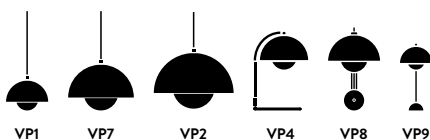

H: 50cm / 19.7in

Shade Ø: 23cm / 9.1in

Flowerpor^{VP3} Verner Panton 1968

Product category

Table Lamp

Environment

Indoor

Material

Lacquered steel with 2 meter clear PVC cord.

Production process

The two shades are made from deep drawn metal.

Dimensions

Ø: 23cm / 9.1in, H: 50cm / 19.7in

Packaging dimensions

H: 45.0cm / 17.7in, W: 29.0cm / 11.4in,
D: 26.0cm / 10.2in

Colli quantity

1 pc

Weight

Product: 4.5 kg. / Incl. packaging: 5.8 kg

Voltage

220-240V - 50Hz

Light source

E27 Max 40 Watt. Bulb is not included.

Certifications

Cord length

200cm / 78.7in

Cleaning Instructions

Clean with soft dry cloth. Always switch off the electricity supply before cleaning.

→ Stock item

Beige Red (RAL 3012), Light Blue (NCS S 3020-R90B), Mustard (NCS S 3060-Y10R), Red Brown (RAL 8012), Grey Beige (NCS S 4005-Y20R), Dark Green (NCS S 8010-B70G), White (RAL 9010), Matt Black (RAL 9017), Matt Light, Grey (PT 3U), Matt White (RAL 9003), Stone Blue (NCS S 6005-B80G), Pale Sand (RAL1000), Signal Green (RAL6032), Polished Brass, Stainless Steel.

Due to variation in material, a slight tone difference may occur.

Related products

→ Dark Green