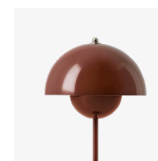

Flowerpot ^{VP3}
Verner Panton
1968

H: 50cm / 19.7in

Shade Ø: 23cm / 9.1in

Flowerpor^{VP3} Verner Panton 1968

Product category

Table Lamp

Environment

Indoor

Material

Lacquered steel with 2 meter clear PVC cord.

Production process

The two shades are made from deep drawn metal.

Dimensions

Ø: 23cm / 9.1in, H: 50cm / 19.7in

Packaging dimensions

H: 45.0cm / 17.7in, W: 29.0cm / 11.4in,
D: 26.0cm / 10.2in

Due to variation in material, a slight tone difference may occur.

Related products

→ Dark Green

→ Mustard

→ Beige Red

→ Red Brown

→ Light Blue

→ Stone Blue

→ Grey Beige

→ Matt Light Grey

→ White

→ Matt White

→ Matt Black

→ Pale Sand

→ Signal Green

→ Polished Brass