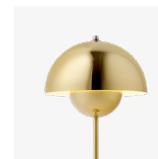

Flowerpot ^{VP3}
Verner Panton
1968

H: 50cm / 19.7in

Shade Ø: 23cm / 9.1in

Flowerpor^{VP3} Verner Panton 1968

Product category

Table Lamp

Environment

Indoor

Material

Lacquered steel with 2 meter clear PVC cord.

Production process

The two shades are made from deep drawn metal.

Dimensions

Ø: 23cm / 9.1in, H: 50cm / 19.7in

Packaging dimensions

H: 45.0cm / 17.7in, W: 29.0cm / 11.4in,
D: 26.0cm / 10.2in

Due to variation in material, a slight tone difference may occur.

Related products

→ Dark Green

→ Mustard

→ Beige Red

→ Red Brown

→ Light Blue

→ Stone Blue

→ Grey Beige

→ Matt Light Grey

→ White

→ Matt White

→ Matt Black

→ Pale Sand

→ Signal Green

→ Polished Brass