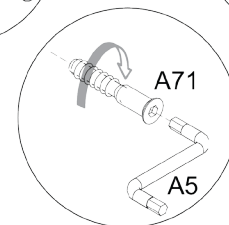

KABINO DRESSER W. 6 DRAWERS - ASSEMBLY MANUAL

9

10

11

12

KABINO DRESSER W. 6 DRAWERS - ASSEMBLY MANUAL

13

14

15

16

17

18

DRAWER INSERTION

HEIGHT ADJUSTMENT

DRAWER REMOVAL

normann