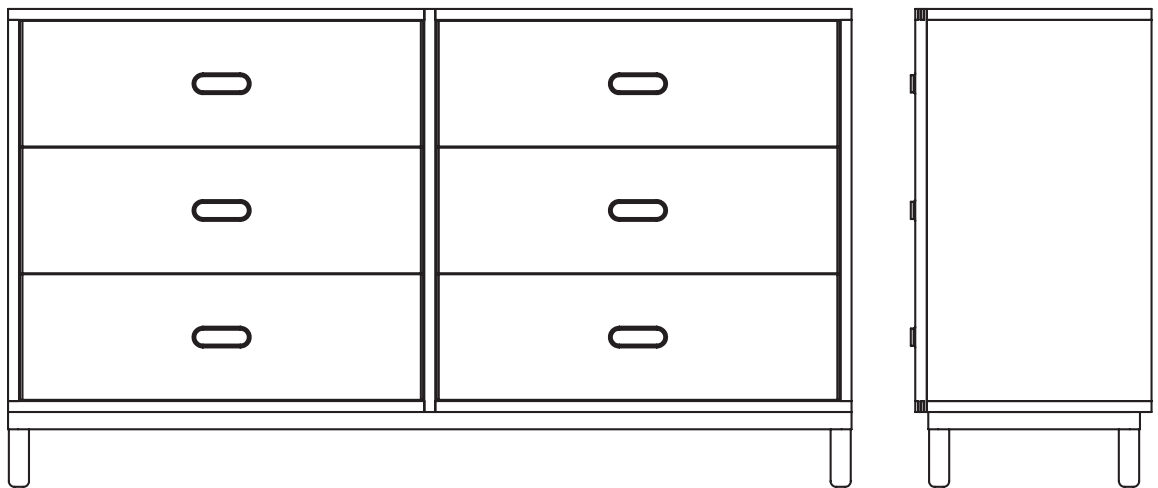

normann

C O P E N H A G E N

KABINO

SIDEBOARD W. 6 DRAWERS

ASSEMBLY INSTRUCTIONS

OVERVIEW

KABINO DRESSER W. 6 DRAWERS - ASSEMBLY MANUAL

1