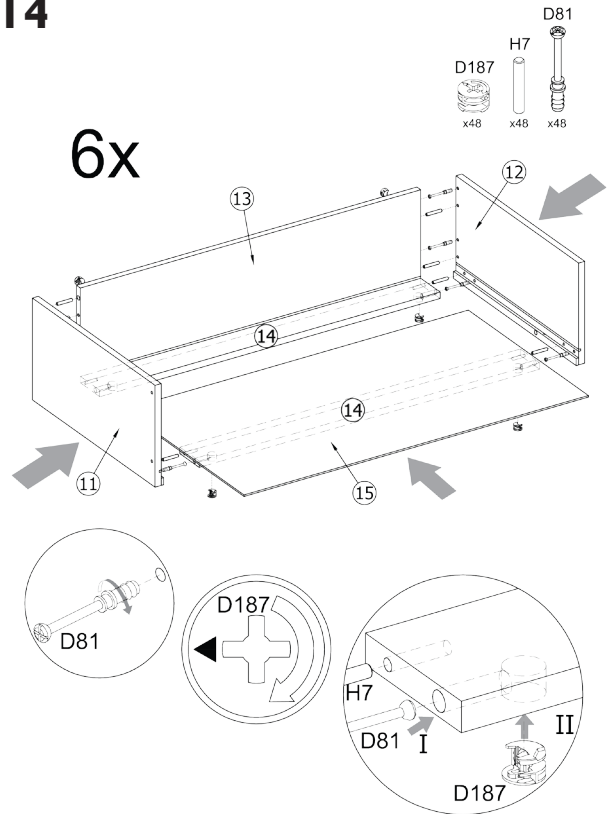

KABINO DRESSER W. 6 DRAWERS - ASSEMBLY MANUAL

9

10

11

12

KABINO DRESSER W. 6 DRAWERS - ASSEMBLY MANUAL

13

14

15

16

17

18

DRAWER INSERTION

HEIGHT ADJUSTMENT

DRAWER REMOVAL

normann