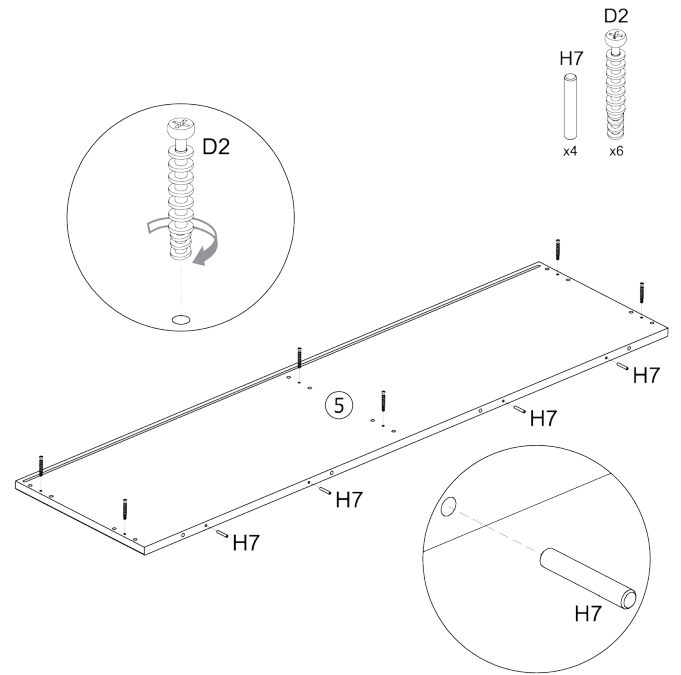

normann

C O P E N H A G E N

KABINO

SIDEBOARD W. 6 DRAWERS

ASSEMBLY INSTRUCTIONS

OVERVIEW

KABINO DRESSER W. 6 DRAWERS - ASSEMBLY MANUAL

1

2

3

4

KABINO DRESSER W. 6 DRAWERS - ASSEMBLY MANUAL

5

6

7

8