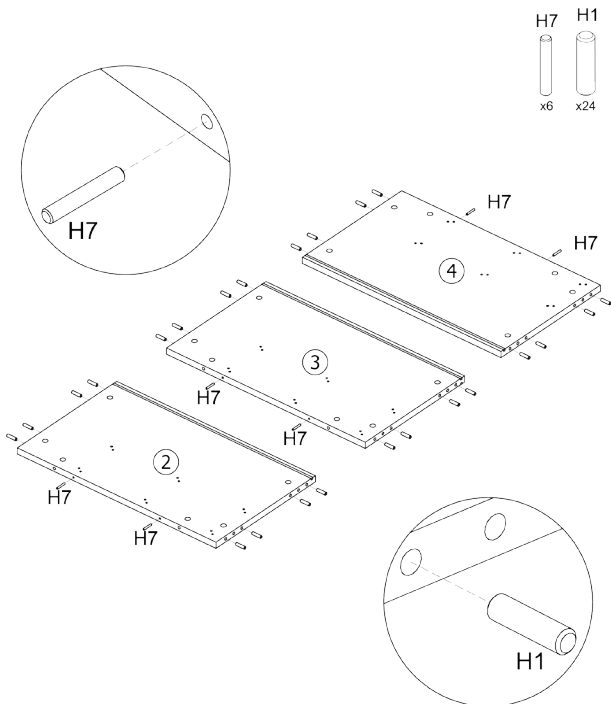

KABINO DRESSER W. 6 DRAWERS - ASSEMBLY MANUAL

1

2

3

4