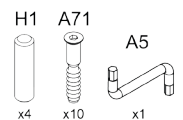

KABINO DRESSER W. 6 DRAWERS - ASSEMBLY MANUAL

9

10

11

12

KABINO DRESSER W. 6 DRAWERS - ASSEMBLY MANUAL

13

14

15

16

17

18

DRAWER INSERTION

HEIGHT ADJUSTMENT

DRAWER REMOVAL

normann