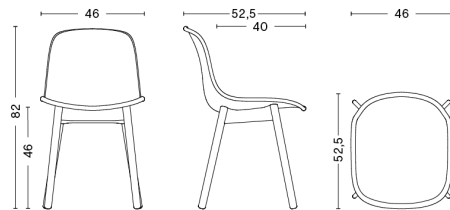

NEU13

NEU13

Material Injection moulded plastic shell with solid wooden legs / with standard glider
Optional carpet glider, felt glider, soft felt glider

Dimensions W46 x D52,5 x H46/82 cm
Seat depth 40 cm

NEU13 UPHOLSTERY

Material Injection moulded plastic shell with solid wooden legs, 10 mm foam / with standard glider
Optional carpet glider, felt glider, soft felt glider

Dimensions W46 x D52,5 x H46/82 cm
Seat depth 40 cm