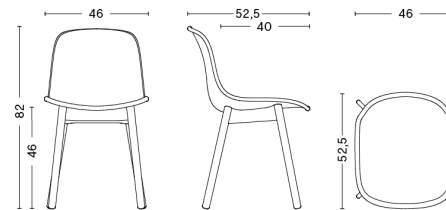

NEU13

NEU13

Material Injection moulded plastic shell with solid wooden legs / with standard glider
Optional carpet glider, felt glider, soft felt glider

Dimensions W46 x D52,5 x H46/82 cm
Seat depth 40 cm

NEU13 UPHOLSTERY

Material Injection moulded plastic shell with solid wooden legs, 10 mm foam / with standard glider
Optional carpet glider, felt glider, soft felt glider

Dimensions W46 x D52,5 x H46/82 cm
Seat depth 40 cm