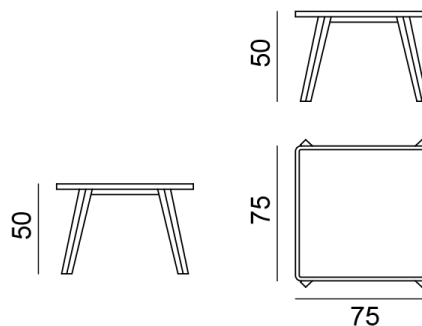

GERVASONI™

Gray 54

collezione: **Gray / Coffee tables**

designer: **Paola Navone**

Square side table, frame and top in solid walnut or oak (Gray 54) or with walnut or oak veneer top (Gray 54 R). Available wood finishes: natural lacquered American walnut / oak; white, grey, air force blue, black lacquered oak.

Copyright Gervasoni SpA - Tutti i diritti riservati
Viale del Lavoro, 88 - 33050 Pavia di Udine - Italia

Source URL: <http://www.gervasoni1882.it/en/product/gray-54.html>