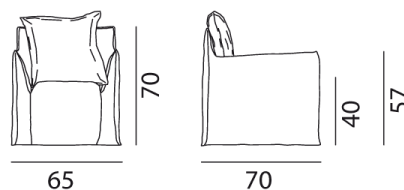

GERVASONI™

Ghost 05

collezione: **Ghost / Armchairs**

designer: **Paola Navone**

Armchair, multilayer and solid wood frame, with elastic belts, upholstered with polyurethane foams, removable covers. One back cushion in dacron and down 50 x 50 cm.