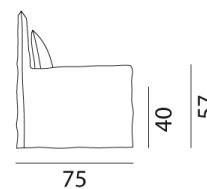

## Ghost 04

collezione: **Ghost / Armchairs**

designer: **Paola Navone**

Armchair, multilayer and solid wood frame, with elastic belts, upholstered with polyurethane foams, removable covers. One back cushion in dacron and down 50 x 50 cm.