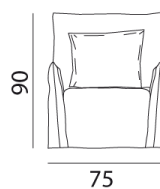

## Ghost 04

collezione: **Ghost / Armchairs**

designer: **Paola Navone**

Armchair, multilayer and solid wood frame, with elastic belts, upholstered with polyurethane foams, removable covers. One back cushion in dacron and down 50 x 50 cm.