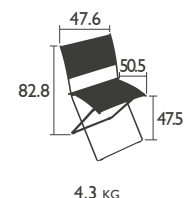

PLEIN AIR

DESIGNED BY PASCAL MOURGUE*

SEATS - dining height

8301 - CHAIR

Elliptical electro-galvanised steel tube frame
Batyline® OTF outdoor fabric seat and backrest: tearproof, stain-resistant, mold-resistant, deformation-resistant
Available colours p. 1a

TABLE - dining height

8333 - TABLE 71 X 71 CM

Elliptical electro-galvanised steel tube frame
Sheet steel table top