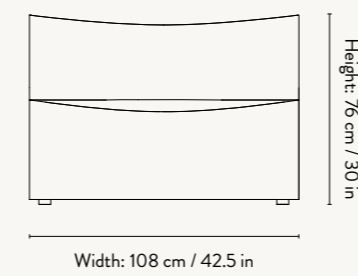

Center Module - 100

RECOMMENDED RETAIL PRICES

PRICE GROUP I

Cotton Linen

	Center M. / Corner M.
DKK	8.999 / 10.999
SEK	13.039 / 15.939
NOK	11.839 / 14.469
EUR	1.219 / 1.489
GBP	1.139 / 1.389
USD	1.639 / 1.999

PRICE GROUP II

Hot Madison Reloaded

	Center M. / Corner M.
DKK	9.999 / 11.999
SEK	14.489 / 17.389
NOK	13.155 / 15.789
EUR	1.355 / 1.629
GBP	1.265 / 1.515
USD	1.819 / 2.185

PRICE GROUP III

Dry Cotton Slub

	Center M. / Corner M.
DKK	11.999 / 13.499
SEK	17.389 / 19.565
NOK	15.789 / 17.759
EUR	1.629 / 1.829
GBP	1.515 / 1.705
USD	2.185 / 2.455

PRICE GROUP IV

Rich Linen

	Center M. / Corner M.
DKK	13.999 / 15.999
SEK	20.289 / 23.185
NOK	18.419 / 21.049
EUR	1.899 / 2.169
GBP	1.769 / 2.025
USD	2.549 / 2.909