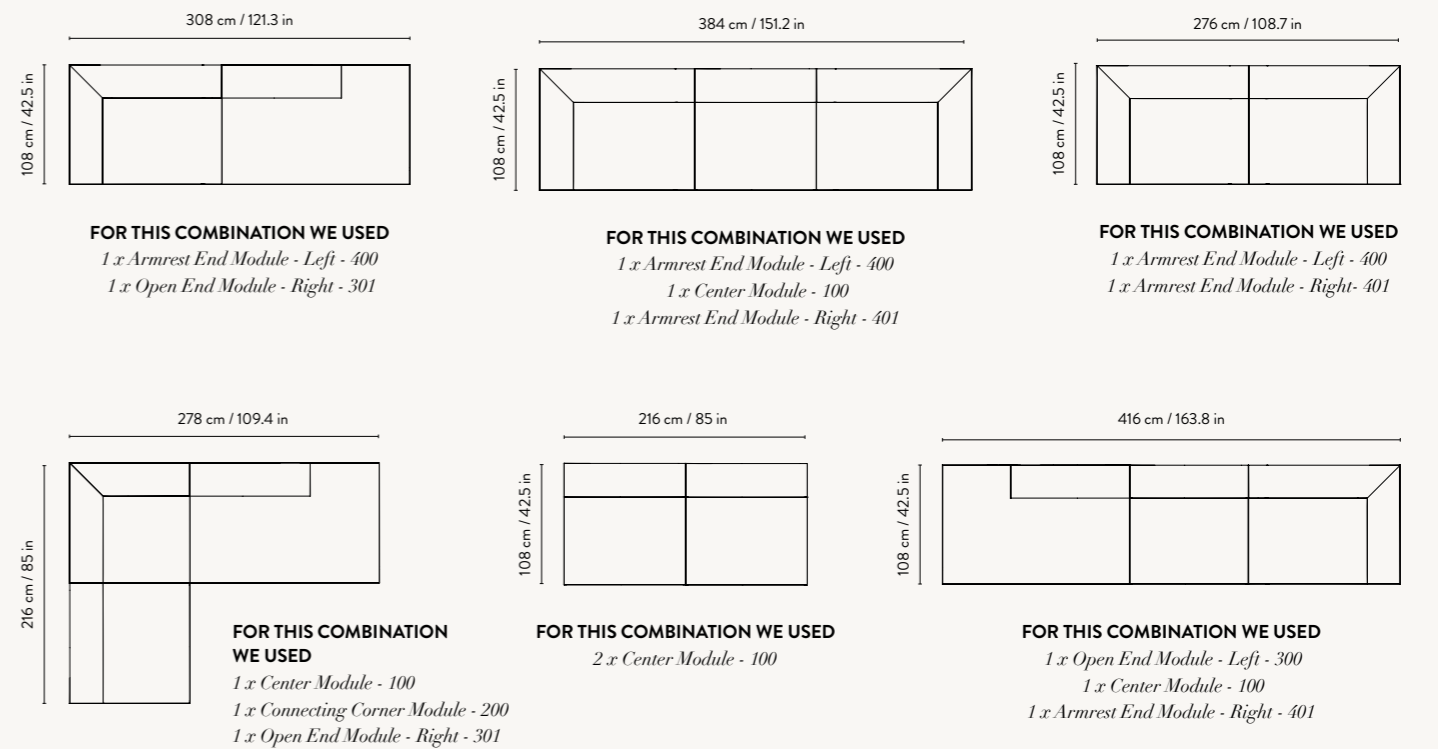

GENERAL MODULE COMBINATIONS