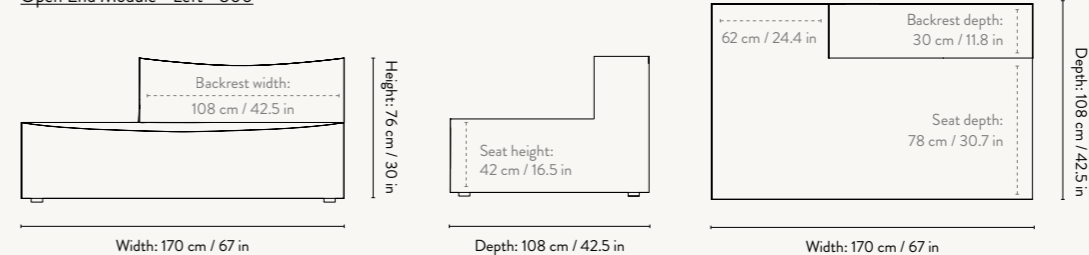

Open End Module - Left - 300