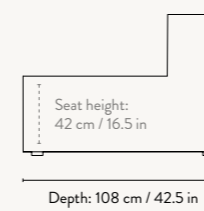

Armrest End Module - Left - 400