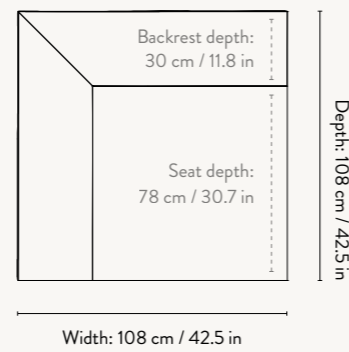

Connecting Corner Module - 200

RECOMMENDED RETAIL PRICES

PRICE GROUP I Cotton Linen		PRICE GROUP II Hot Madison Reloaded		PRICE GROUP III Dry Cotton Slub		PRICE GROUP IV Rich Linen	
Center M. / Corner M.		Center M. / Corner M.		Center M. / Corner M.		Center M. / Corner M.	
DKK	8.999 / 10.999	DKK	9.999 / 11.999	DKK	11.999 / 13.499	DKK	13.999 / 15.999
SEK	13.039 / 15.939	SEK	14.489 / 17.389	SEK	17.389 / 19.565	SEK	20.289 / 23.185
NOK	11.839 / 14.469	NOK	13.155 / 15.789	NOK	15.789 / 17.759	NOK	18.419 / 21.049
EUR	1.219 / 1.489	EUR	1.355 / 1.629	EUR	1.629 / 1.829	EUR	1.899 / 2.169
GBP	1.139 / 1.389	GBP	1.265 / 1.515	GBP	1.515 / 1.705	GBP	1.769 / 2.025
USD	1.639 / 1.999	USD	1.819 / 2.185	USD	2.185 / 2.455	USD	2.549 / 2.909

CATENA SOFA – ARMREST END MODULE

Design by ferm LIVING

PRODUCT DETAILS

Modules for indoor use. Delivered assembled, but unlinked
Provided with connection system to link modules together
Manufactured in Italy

MODULE NUMBERS

Armrest End Module - Left - 400
Armrest End Module - Right - 401

DIMENSIONS

Armrest End Module - Left

W: 138 x H: 76 x D: 108 cm
W: 54.3 x H: 30 x D: 42.5 in
Seat height: 42 cm / 16.5 in
Seat depth: 78 cm / 30.7 in
Backrest height: 34 cm / 13.4 in
Weight: 43 kg

Armrest End Module - Right

W: 138 x H: 76 x D: 108 cm
W: 54.3 x H: 30 x D: 42.5 in
Seat height: 42 cm / 16.5 in
Seat depth: 78 cm / 30.7 in
Backrest height: 34 cm / 13.4 in
Weight: 43 kg

MATERIALS & CONSTRUCTION

Inner plywood structure. High-density foam covered with soft down padding for extra comfort. The construction ensures excellent comfort, low distortion, high resistance to tensile force and tears and outstanding breathability
Feet: Black polypropylene

CARE

Professional dry clean only

PACKSIZE

1