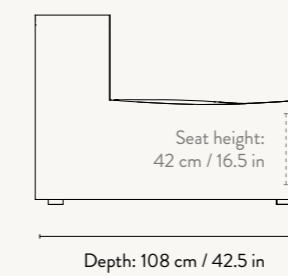

Center Module - 100

RECOMMENDED RETAIL PRICES

PRICE GROUP I

Cotton Linen

	Center M. / Corner M.
DKK	8.999 / 10.999
SEK	13.039 / 15.939
NOK	11.839 / 14.469
EUR	1.219 / 1.489
GBP	1.139 / 1.389
USD	1.639 / 1.999

PRICE GROUP II

Hot Madison Reloaded

	Center M. / Corner M.
DKK	9.999 / 11.999
SEK	14.489 / 17.389
NOK	13.155 / 15.789
EUR	1.355 / 1.629
GBP	1.265 / 1.515
USD	1.819 / 2.185

PRICE GROUP III

Dry Cotton Slub

	Center M. / Corner M.
DKK	11.999 / 13.499
SEK	17.389 / 19.565
NOK	15.789 / 17.759
EUR	1.629 / 1.829
GBP	1.515 / 1.705
USD	2.185 / 2.455

PRICE GROUP IV

Rich Linen

	Center M. / Corner M.
DKK	13.999 / 15.999
SEK	20.289 / 23.185
NOK	18.419 / 21.049
EUR	1.899 / 2.169
GBP	1.769 / 2.025
USD	2.549 / 2.909