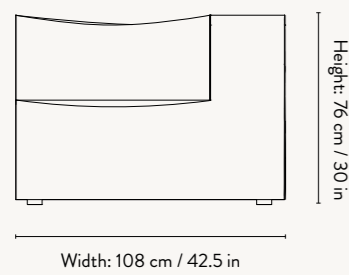

Connecting Corner Module - 200

RECOMMENDED RETAIL PRICES

PRICE GROUP I Cotton Linen		PRICE GROUP II Hot Madison Reloaded		PRICE GROUP III Dry Cotton Slub		PRICE GROUP IV Rich Linen	
Center M. / Corner M.		Center M. / Corner M.		Center M. / Corner M.		Center M. / Corner M.	
DKK	8.999 / 10.999	DKK	9.999 / 11.999	DKK	11.999 / 13.499	DKK	13.999 / 15.999
SEK	13.039 / 15.939	SEK	14.489 / 17.389	SEK	17.389 / 19.565	SEK	20.289 / 23.185
NOK	11.839 / 14.469	NOK	13.155 / 15.789	NOK	15.789 / 17.759	NOK	18.419 / 21.049
EUR	1.219 / 1.489	EUR	1.355 / 1.629	EUR	1.629 / 1.829	EUR	1.899 / 2.169
GBP	1.139 / 1.389	GBP	1.265 / 1.515	GBP	1.515 / 1.705	GBP	1.769 / 2.025
USD	1.639 / 1.999	USD	1.819 / 2.185	USD	2.185 / 2.455	USD	2.549 / 2.909

CATENA SOFA – ARMREST END MODULE

Design by ferm LIVING

PRODUCT DETAILS

Modules for indoor use. Delivered assembled, but unlinked
Provided with connection system to link modules together
Manufactured in Italy

MODULE NUMBERS

Armrest End Module - Left - 400
Armrest End Module - Right - 401

DIMENSIONS

Armrest End Module - Left

W: 138 x H: 76 x D: 108 cm
W: 54.3 x H: 30 x D: 42.5 in
Seat height: 42 cm / 16.5 in
Seat depth: 78 cm / 30.7 in
Backrest height: 34 cm / 13.4 in
Weight: 43 kg

Armrest End Module - Right

W: 138 x H: 76 x D: 108 cm
W: 54.3 x H: 30 x D: 42.5 in
Seat height: 42 cm / 16.5 in
Seat depth: 78 cm / 30.7 in
Backrest height: 34 cm / 13.4 in
Weight: 43 kg

MATERIALS & CONSTRUCTION

Inner plywood structure. High-density foam covered with soft down padding for extra comfort. The construction ensures excellent comfort, low distortion, high resistance to tensile force and tears and outstanding breathability
Feet: Black polypropylene

CARE

Professional dry clean only

PACKSIZE

1