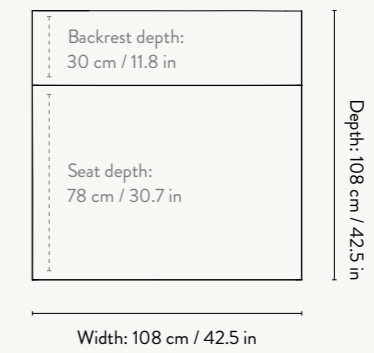

Center Module - 100

RECOMMENDED RETAIL PRICES

PRICE GROUP I

Cotton Linen

	Center M. / Corner M.
DKK	8.999 / 10.999
SEK	13.039 / 15.939
NOK	11.839 / 14.469
EUR	1.219 / 1.489
GBP	1.139 / 1.389
USD	1.639 / 1.999

PRICE GROUP II

Hot Madison Reloaded

	Center M. / Corner M.
DKK	9.999 / 11.999
SEK	14.489 / 17.389
NOK	13.155 / 15.789
EUR	1.355 / 1.629
GBP	1.265 / 1.515
USD	1.819 / 2.185

PRICE GROUP III

Dry Cotton Slub

	Center M. / Corner M.
DKK	11.999 / 13.499
SEK	17.389 / 19.565
NOK	15.789 / 17.759
EUR	1.629 / 1.829
GBP	1.515 / 1.705
USD	2.185 / 2.455

PRICE GROUP IV

Rich Linen

	Center M. / Corner M.
DKK	13.999 / 15.999
SEK	20.289 / 23.185
NOK	18.419 / 21.049
EUR	1.899 / 2.169
GBP	1.769 / 2.025
USD	2.549 / 2.909