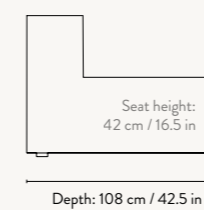

Armrest End Module - Right - 401

RECOMMENDED RETAIL PRICES

PRICE GROUP I Cotton Linen		PRICE GROUP II Hot Madison Reloaded		PRICE GROUP III Dry Cotton Slub		PRICE GROUP IV Rich Linen	
DKK	12.999	DKK	13.999	DKK	15.999	DKK	17.999
SEK	18.839	SEK	20.289	SEK	23.185	SEK	26.085
NOK	17.105	NOK	18.419	NOK	21.049	NOK	23.685
EUR	1.765	EUR	1.899	EUR	2.169	EUR	2.439
GBP	1.645	GBP	1.769	GBP	2.025	GBP	2.275
USD	2.365	USD	2.549	USD	2.909	USD	3.275