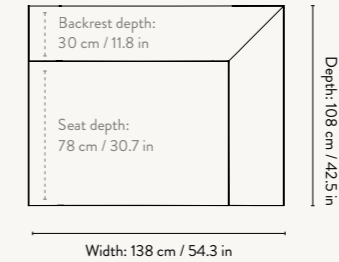

Armrest End Module - Right - 401

RECOMMENDED RETAIL PRICES

PRICE GROUP I Cotton Linen		PRICE GROUP II Hot Madison Reloaded		PRICE GROUP III Dry Cotton Slub		PRICE GROUP IV Rich Linen	
DKK	12.999	DKK	13.999	DKK	15.999	DKK	17.999
SEK	18.839	SEK	20.289	SEK	23.185	SEK	26.085
NOK	17.105	NOK	18.419	NOK	21.049	NOK	23.685
EUR	1.765	EUR	1.899	EUR	2.169	EUR	2.439
GBP	1.645	GBP	1.769	GBP	2.025	GBP	2.275
USD	2.365	USD	2.549	USD	2.909	USD	3.275