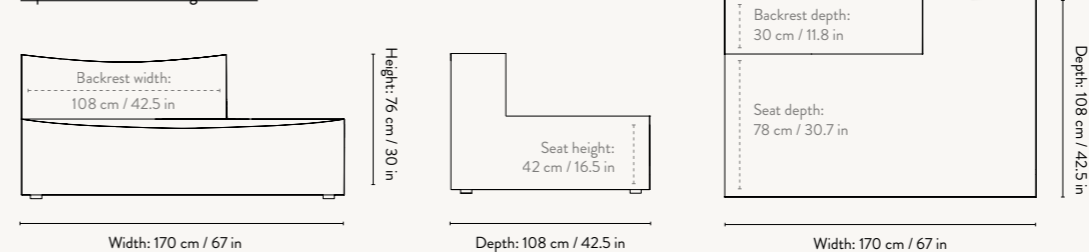

Open End Module - Right - 301

RECOMMENDED RETAIL PRICES

PRICE GROUP I Cotton Linen		PRICE GROUP II Hot Madison Reloaded		PRICE GROUP III Dry Cotton Slub		PRICE GROUP IV Rich Linen	
DKK	11.999	DKK	12.999	DKK	14.999	DKK	16.999
SEK	17.389	SEK	18.839	SEK	21.739	SEK	24.635
NOK	15.789	NOK	17.105	NOK	19.735	NOK	22.365
EUR	1.629	EUR	1.765	EUR	2.035	EUR	2.305
GBP	1.515	GBP	1.645	GBP	1.895	GBP	2.149
USD	2.185	USD	2.365	USD	2.729	USD	3.095