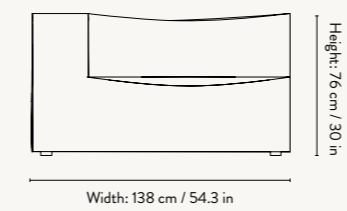

Armrest End Module - Left - 400