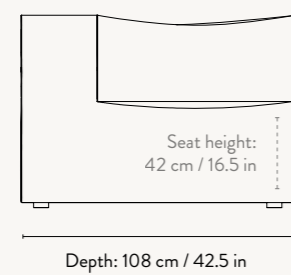

Connecting Corner Module - 200

RECOMMENDED RETAIL PRICES

PRICE GROUP I Cotton Linen		PRICE GROUP II Hot Madison Reloaded		PRICE GROUP III Dry Cotton Slub		PRICE GROUP IV Rich Linen	
Center M. / Corner M.		Center M. / Corner M.		Center M. / Corner M.		Center M. / Corner M.	
DKK	8.999 / 10.999	DKK	9.999 / 11.999	DKK	11.999 / 13.499	DKK	13.999 / 15.999
SEK	13.039 / 15.939	SEK	14.489 / 17.389	SEK	17.389 / 19.565	SEK	20.289 / 23.185
NOK	11.839 / 14.469	NOK	13.155 / 15.789	NOK	15.789 / 17.759	NOK	18.419 / 21.049
EUR	1.219 / 1.489	EUR	1.355 / 1.629	EUR	1.629 / 1.829	EUR	1.899 / 2.169
GBP	1.139 / 1.389	GBP	1.265 / 1.515	GBP	1.515 / 1.705	GBP	1.769 / 2.025
USD	1.639 / 1.999	USD	1.819 / 2.185	USD	2.185 / 2.455	USD	2.549 / 2.909

CATENA SOFA – ARMREST END MODULE

Design by ferm LIVING

PRODUCT DETAILS

Modules for indoor use. Delivered assembled, but unlinked
Provided with connection system to link modules together
Manufactured in Italy

MODULE NUMBERS

Armrest End Module - Left - 400
Armrest End Module - Right - 401

DIMENSIONS

Armrest End Module - Left

W: 138 x H: 76 x D: 108 cm
W: 54.3 x H: 30 x D: 42.5 in
Seat height: 42 cm / 16.5 in
Seat depth: 78 cm / 30.7 in
Backrest height: 34 cm / 13.4 in
Weight: 43 kg

Armrest End Module - Right

W: 138 x H: 76 x D: 108 cm
W: 54.3 x H: 30 x D: 42.5 in
Seat height: 42 cm / 16.5 in
Seat depth: 78 cm / 30.7 in
Backrest height: 34 cm / 13.4 in
Weight: 43 kg

MATERIALS & CONSTRUCTION

Inner plywood structure. High-density foam covered with soft down padding for extra comfort. The construction ensures excellent comfort, low distortion, high resistance to tensile force and tears and outstanding breathability
Feet: Black polypropylene

CARE

Professional dry clean only

PACKSIZE

1