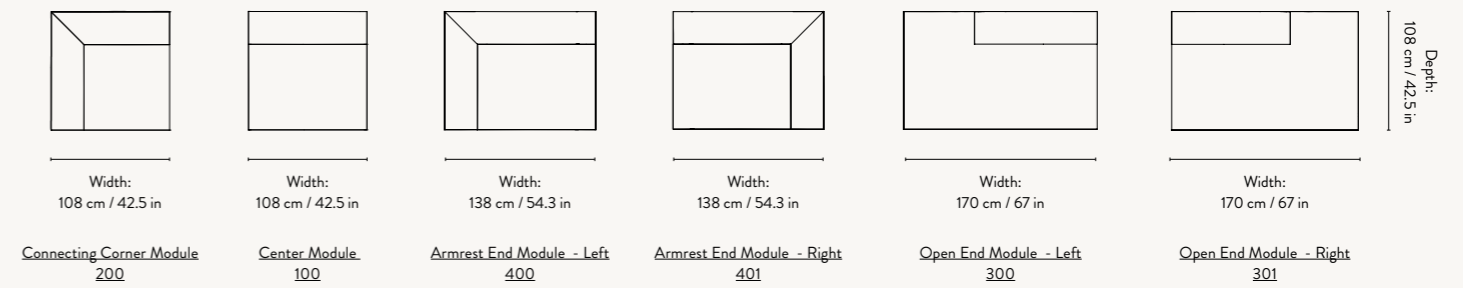

CATENA MODULE OVERVIEW