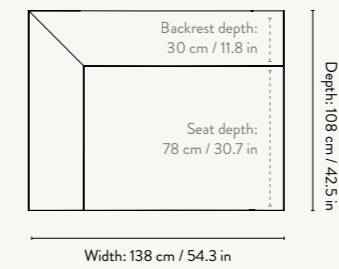

Armrest End Module - Left - 400