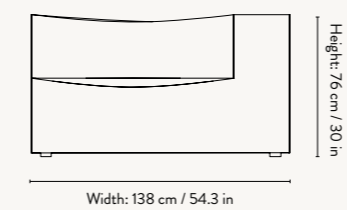

Armrest End Module - Right - 401

RECOMMENDED RETAIL PRICES

PRICE GROUP I Cotton Linen		PRICE GROUP II Hot Madison Reloaded		PRICE GROUP III Dry Cotton Slub		PRICE GROUP IV Rich Linen	
DKK	12.999	DKK	13.999	DKK	15.999	DKK	17.999
SEK	18.839	SEK	20.289	SEK	23.185	SEK	26.085
NOK	17.105	NOK	18.419	NOK	21.049	NOK	23.685
EUR	1.765	EUR	1.899	EUR	2.169	EUR	2.439
GBP	1.645	GBP	1.769	GBP	2.025	GBP	2.275
USD	2.365	USD	2.549	USD	2.909	USD	3.275