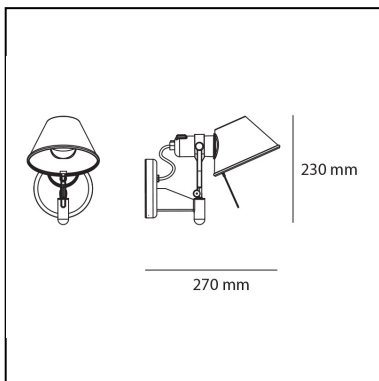

Tolomeo Faretto - without switch

Michele De Lucchi
Giancarlo Fassina

LUMINAIRE

- Watt: **10,5W**
- Voltage: **220V-240V**
- Delivered lumens output: **615lm**
- Efficiency: **58%**
- Efficacy: **61.49lm/W**
- CRI: **80**

Notes

Possibility to mount LED source on E27 Socket

DESCRIPTION

Wall support in polished aluminium; diffuser in matt anodised aluminium. Without switch.

PRODUCT CODE: A025450

FEATURES

- Article Code: **A025450**
- Colour: **Aluminium**
- Installation: **Wall**
- Material: **Aluminium**
- Series: **Design Collection**
- design by: **Michele De Lucchi, Giancarlo Fassina**

DIMENSIONS

- Height: **cm 23**
- Depth: **cm 25**

SOURCES NOT INCLUDED

- Category: **LED RETROFIT**
- Number: **1**
- Watt: **8W**
- Socket: **E27**