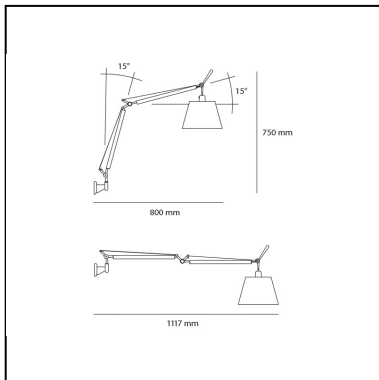

Tolomeo basculante parete - Body Lamp with Parchment Diffuser 180

Michele De Lucchi
Giancarlo Fassina

IP20    

LUMINAIRE

- Watt: **7,5W**
- Voltage: **220V-240V**
- Delivered lumens output: **816lm**
- Efficiency: **77%**
- Efficacy: **116.58lm/W**
- CRI: **80**

PRODUCT CODE: 0947010A

FEATURES

- Article Code: **0947010A**
- Colour: **Natural**
- Installation: **Wall**
- Material: **Aluminium, parchment paper**
- Series: **Design Collection**
- design by: **Michele De Lucchi, Giancarlo Fassina**

DIMENSIONS

- Length: **cm 80**
- Height: **cm 75**
- Max Extension Length: **cm 112**

SOURCES NOT INCLUDED

- Category: **LED RETROFIT**
- Number: **1**
- Watt: **8W**
- Socket: **E27**

Accessories

Wall support -
Aluminium
A025150