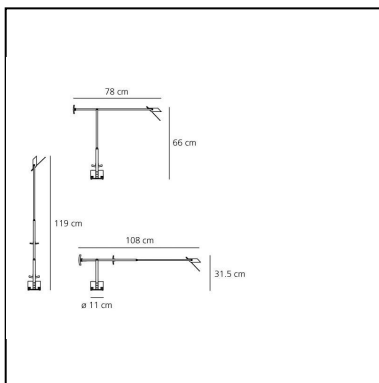

LUMINAIRE

- Transformer availability: **Integrated**
- Watt: **3,3W**
- Voltage: **220V-240V**
- Delivered lumens output: **191lm**
- Efficiency: **48%**
- Efficacy: **63.67lm/W**
- CRI: **80**

Notes

Button with two illumination intensities

DESCRIPTION

Range of lamps available in several dimensions, with different finishes. Materials: painted polycarbonate. Tizio LED: head in aluminium. Specification: adjustable counterbalanced arms and head.

PRODUCT CODE: A009010

FEATURES

- Article Code: **A009010**
- Colour: **Black**
- Installation: **Table**
- Material: **aluminium, technopolymer**
- Series: **Design Collection**
- Environment: **Indoor**
- Area contract: **Hospitality, Office, Residential**
- Emission: **Direct Adjustable**
- design by: **Richard Sapper**

DIMENSIONS

- Length: **cm 78**
- Height: **cm 66**
- Base Diameter: **cm 11**
- Max Extension Height: **cm 119**
- Max Extension Length: **cm 108**
- Inclination: **-42+42**
- Impact Resistance: **N/D**
- Glow Wire Test: **N/D°**

SOURCES NOT INCLUDED

- Category: **LED RETROFIT**
- Number: **1**
- Watt: **2,5W**
- Socket: **GY6.35**