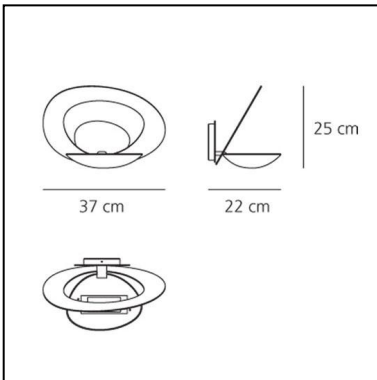

Pirce Wall - White

Giuseppe Maurizio Scutellà

IP20     Dimmerable: 

LUMINAIRE

- Watt: **230W**
- Voltage: **220V-240V**
- Delivered lumens output: **3514lm**
- Efficiency: **69%**
- Efficacy: **15.28lm/W**
- CRI: **0**

PRODUCT CODE: 1240010A

FEATURES

- Article Code: **1240010A**
- Colour: **White**
- Installation: **Wall**
- Material: **Aluminum**
- Series: **Design Collection**
- Environment: **Indoor**
- Area contract: **Residential**
- Emission: **Indirect**
- design by: **Giuseppe Maurizio Scutellà**

DIMENSIONS

- Length: **cm 22**
- Width: **cm 37**
- Height: **cm 25**
- Glow Wire Test: **650°**

NOT INCLUDED SOURCES

- Category: **HALO**
- Number: **1**
- Lbs: **Qt-de12**
- Watt: **230W**
- Socket: **R7s**
- Color Rendering: **1a**
- Color temperature (K): **3000K**
- Duration (h): **2000h**