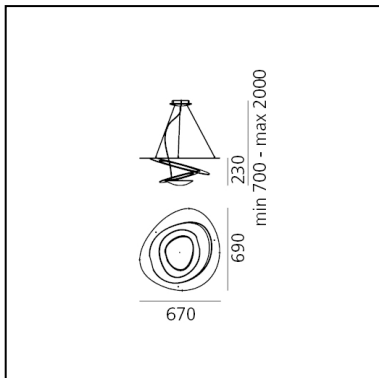

Pirce Mini Suspension LED - 3000K - White

Giuseppe Maurizio Scutellà

IP 20    Dimmerable:  

LUMINAIRE

- Watt: **44W**
- Voltage: **220V-240V**
- Delivered lumens output: **3313lm**
- CCT: **3000K**
- Efficiency: **82%**
- Efficacy: **75.30lm/W**
- CRI: **90**
- Dimmable Typology: **Push**

PRODUCT CODE: 1256110A

FEATURES

- Article Code: **1256110A**
- Colour: **White**
- Installation: **Suspension**
- Material: **Aluminum**
- Series: **Design Collection**
- Environment: **Indoor**
- Area contract: **Residential**
- Emission: **Indirect**
- design by: **Giuseppe Maurizio Scutellà**

DIMENSIONS

- Length: **cm 67**
- Width: **cm 69**
- Height: **cm 23**
- Max Height from ceiling: **cm 200**
- Impact Resistance: **N/D**
- Glow Wire Test: **650°**

SOURCES INCLUDED

- Category: **Led**
- Number: **1**
- Watt: **44W**
- Delivered lumens output: **4230lm**
- Color temperature (K): **3000K**
- CRI: **90**
- Color Tolerance: **MacAdam 2SDCM**