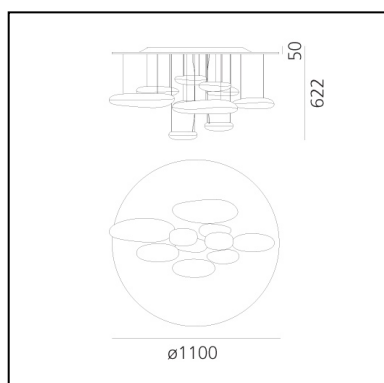

Mercury Ceiling LED 3000K

Ross Lovegrove

IP20      Dimmerable: 

LUMINAIRE

- Watt: **58W**
- Voltage: **220V-240V**
- Delivered lumens output: **3094lm**
- CCT: **3000K**
- Efficiency: **54%**
- Efficacy: **53.34lm/W**
- CRI: **90**
- Dimmable Typology: **Push**

DESCRIPTION

Lamp available in the suspension and ceiling versions. "A ceiling fixture that places a floating assembly of large pebbles below a simple modern aluminium disc. These in turn reflect each other bouncing light between their taugth bio - morphic surfaces and reflecting the environment around them. During the day the piece acts as a sculptural object reflecting the dynamics of natural light and the movement of people around them. Die-cast aluminium lighting units; reflective units made of injection-moulded thermoplastic material with metallic finish; stainless steel reflector. Dimmable (SwitchDim).

PRODUCT CODE: 1366110A

FEATURES

- Article Code: **1366110A**
- Colour: **Polished chrome**
- Installation: **Ceiling**
- Material: **Aluminium, ABS, steel**
- Series: **Design Collection, Hydro**
- Environment: **Indoor**
- Area contract: **Hospitality, Office, Residential**
- Emission: **Indirect**
- design by: **Ross Lovegrove**

DIMENSIONS

- Height: **cm 55**
- Diameter: **cm 110**
- Glow Wire Test: **650°**

SOURCES INCLUDED

- Category: **Led**
- Number: **2**
- Watt: **23.62W**
- Delivered lumens output: **2840lm**
- Color temperature (K): **3000K**
- CRI: **90**
- Color Tolerance: **MacAdam 2SDCM**
- Efficacy: **120lm/W**
- Service Life: **50000-L70**