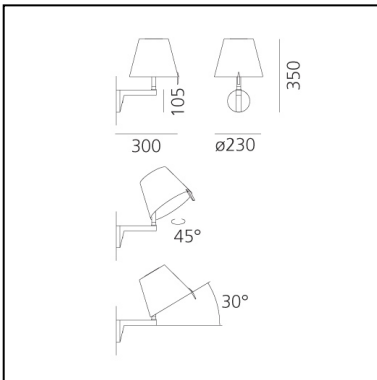

Melampo Wall - Grey

Adrien Gardère

IP20     Dimmerable: 

LUMINAIRE

- Watt: **5W**
- Voltage: **220V-240V**
- Delivered lumens output: **349lm**
- Efficiency: **74%**
- Efficacy: **69.81lm/W**
- CRI: **80**

Notes

Adjustable diffuser into two different positions.

PRODUCT CODE: 0720010A

FEATURES

- Article Code: **0720010A**
- Colour: **Grey**
- Installation: **Wall**
- Material: **Technopolymer, silk satin fabric, aluminium**
- Series: **Design Collection**
- Environment: **Indoor**
- Area contract: **Hospitality, Residential**
- Emission: **Dual Emission**
- design by: **Adrien Gardère**

DIMENSIONS

- Width: **cm 30**
- Height: **cm 35**
- Diameter: **cm 23**
- Base Diameter: **cm 10.5**
- Inclination: **cm 30**
- Rotation: **45°**
- Glow Wire Test: **650°**

SOURCES NOT INCLUDED

- Category: **LED RETROFIT**
- Number: **1**
- Watt: **6W**
- Socket: **E14**