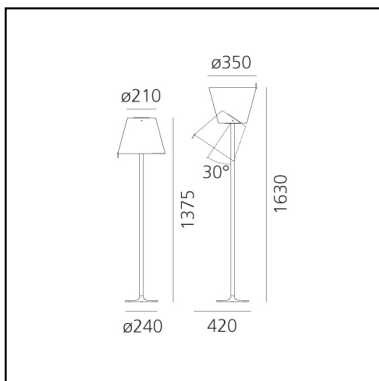

Melampo Floor - Grey

Adrien Gardère

IP20     

LUMINAIRE

- Watt: **34W**
- Voltage: **220V-240V**
- Delivered lumens output: **2279lm**
- Efficiency: **58%**
- Efficacy: **67.03lm/W**
- CRI: **80**

Notes

Adjustable diffuser into three different positions.

DESCRIPTION

Base in painted zamac; painted aluminium stem; diffuser in silk satin fabric on a plastic frame.

PRODUCT CODE: 0123010A

FEATURES

- Article Code: **0123010A**
- Colour: **Grey**
- Installation: **Floor**
- Material: **Aluminium, zamak, silk satin fabric and technopolymer**
- Series: **Design Collection**
- Environment: **Indoor**
- Area contract: **Hospitality, Residential**
- Emission: **Direct, Diffused Adjustable, indirect**
- design by: **Adrien Gardère**

DIMENSIONS

- Height: **cm 137**
- Diameter: **cm 35**
- Base Diameter: **cm 24**
- Max Extension Height: **cm 163**
- Inclination: **cm 30**
- Impact Resistance: **N/D**
- Glow Wire Test: **650°**

SOURCES NOT INCLUDED

- Category: **LED RETROFIT**
- Number: **2**
- Watt: **17W**