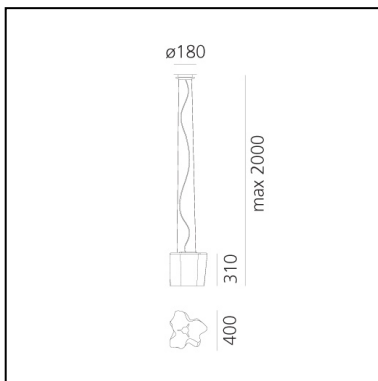

Logico Suspension - Silk Diffuser

Michele De Lucchi
Gerhard Reichert

IP20    Dimmerable:  +  -

LUMINAIRE

- Watt: **13W**
- Voltage: **220V-240V**
- Delivered lumens output: **1312lm**
- Efficiency: **86%**
- Efficacy: **100.92lm/W**
- CRI: **80**

Notes

Available in four sizes and in four configurations: single, on line, 3x120° and 4x90°. Its modular shape lends itself to the creation and realisation of customized compositions, supplied as special project. Logico nano track is available with track adapter.

PRODUCT CODE: 0453020A

FEATURES

- Article Code: **0453020A**
- Colour: **Silk**
- Installation: **Suspension**
- Material: **Blown glass, aluminium**
- Series: **Design Collection**
- Environment: **Indoor**
- Area contract: **Hospitality, Office**
- Emission: **Diffused And Direct**
- design by: **Michele De Lucchi, Gerhard Reichert**

DIMENSIONS

- Width: **cm 40**
- Height: **cm 31**
- Base Diameter: **cm 18**
- Max Height from ceiling: **cm 200**

SOURCES NOT INCLUDED

- Category: **LED RETROFIT**
- Number: **1**
- Watt: **15W**
- Socket: **E27**