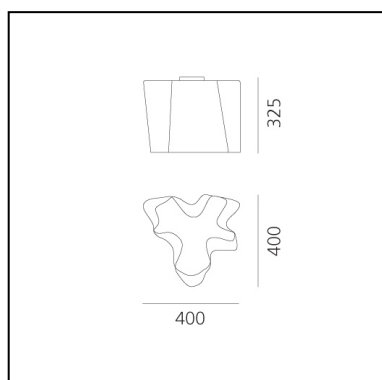

Logico Ceiling - Silk Diffuser

Michele De Lucchi
Gerhard Reichert

PRODUCT CODE: 0452020A

FEATURES

- Article Code: **0452020A**
- Colour: **Silk**
- Installation: **Ceiling**
- Material: **Blown glass, aluminium**
- Series: **Design Collection**
- Environment: **Indoor**
- Area contract: **Hospitality, Office**
- Emission: **Diffused And Direct**
- design by: **Michele De Lucchi, Gerhard Reichert**

DIMENSIONS

- Length: **cm 40**
- Width: **cm 40**
- Height: **cm 32.5**

SOURCES NOT INCLUDED

- Category: **LED RETROFIT**
- Number: **1**
- Watt: **15W**
- Socket: **E27**

IP20     Dimmerable: 

LUMINAIRE

- Watt: **13W**
- Voltage: **220V-240V**
- Delivered lumens output: **1312lm**
- Efficiency: **86%**
- Efficacy: **100.92lm/W**
- CRI: **80**