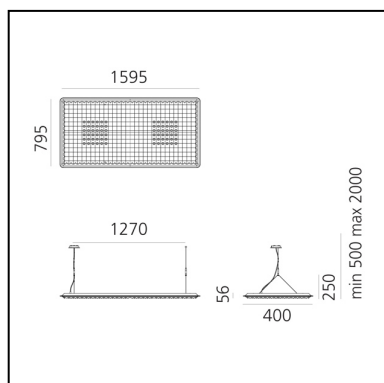

## LUMINAIRE

- Watt: **31W**
- Delivered lumens output: **2434lm**
- CCT: **3000K**
- Efficiency: **71%**
- Efficacy: **78.51lm/W**
- CRI: **90**
- Dimmable Typology: **Dali**

## DIMENSIONS

- Length: **cm 159.5**
- Width: **cm 79.5**
- Height: **cm 25**
- Weight: **kg 16.6**