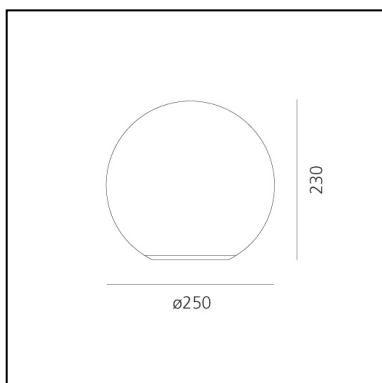

Dioscuri table 25

Michele De Lucchi

IP20      

LUMINAIRE

- Watt: **13W**
- Voltage: **220V-240V**
- Delivered lumens output: **1356lm**
- Efficiency: **89%**
- Efficacy: **104.28lm/W**
- CRI: **80**
- Dimmer Typology: **Microswitch Dimmer**

DESCRIPTION

Materials: Polycarbonate base with steel ballast; acid-etched blown glass diffuser.

PRODUCT CODE: 0146010A

FEATURES

- Article Code: **0146010A**
- Colour: **White**
- Installation: **Table**
- Material: **blown glass, polycarbonate, steel**
- Series: **Design Collection**
- Environment: **Indoor**
- Area contract: **Residential**
- Emission: **Diffused**
- design by: **Michele De Lucchi**

DIMENSIONS

- Height: **cm 23**
- Diameter: **cm 25**
- Glow Wire Test: **850°**

SOURCES NOT INCLUDED

- Category: **LED RETROFIT**
- Number: **1**
- Socket: **E27**