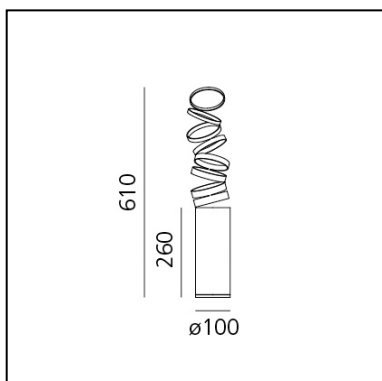

Decomposé Light Table - Red

Atelier Oi

DESCRIPTION

"The projected light is broken down on each ring, light rays come to life in a scenic dance, made of shadows circulating around the central heart." Atelier Oi

PRODUCT CODE: DOI4600C16

FEATURES

- Article Code: **DOI4600C16**
- Colour: **Red**
- Installation: **Table**
- Material: **Aluminium**
- Series: **Design Collection**
- Environment: **Indoor**
- design by: **Atelier Oi**

DIMENSIONS

- Height: **cm 26**
- Base Diameter: **cm 10**
- Max Extension Height: **cm 61**

SOURCES NOT INCLUDED

- Category: **LED RETROFIT**
- Number: **1**
- Socket: **E27**

LUMINAIRE

- Watt: **13W**
- Delivered lumens output: **911lm**
- Efficiency: **60%**
- Efficacy: **70.06lm/W**
- CRI: **80**