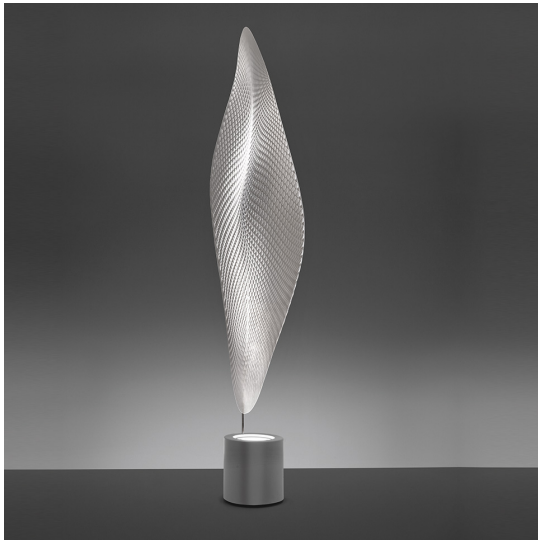

Cosmic Leaf Floor

Ross Lovegrove

IP20    

LUMINAIRE

- Watt: **11,5W**
- Voltage: **220V-240V**
- Delivered lumens output: **580lm**
- Efficiency: **73%**
- Efficacy: **52.77lm/W**
- CRI: **97**

DESCRIPTION

"It appears as a digital leaf from another World , embedded with scales like a reptile or an insect which gather light and shadow on its body to seduce a mate." Available with halogen or metal halide source. Materials: chromed steel structure; body lamp-diffuser in transparent methacrylate with texture; painted metal lighting unit.

PRODUCT CODE: 1504010A

FEATURES

- Article Code: **1504010A**
- Colour: **Transparent**
- Installation: **Floor**
- Material: **Methacrylate, steel**
- Series: **Design Collection**
- Environment: **Indoor**
- Area contract: **Residential**
- Emission: **Diffused**
- design by: **Ross Lovegrove**

DIMENSIONS

- Width: **cm 38**
- Height: **cm 192**
- Base Diameter: **cm 22**

SOURCES NOT INCLUDED

- Category: **LED RETROFIT**
- Number: **1**
- Watt: **8,5W**
- Socket: **G53**