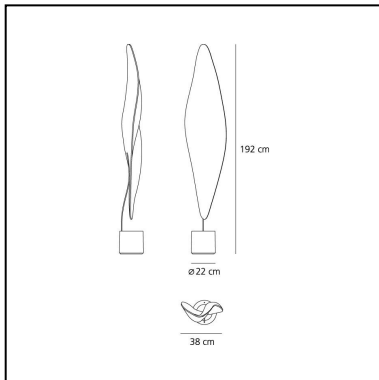

Cosmic Leaf Floor

Ross Lovegrove

IP20    

LUMINAIRE

- Watt: **11,5W**
- Voltage: **220V-240V**
- Delivered lumens output: **580lm**
- Efficiency: **73%**
- Efficacy: **52.77lm/W**
- CRI: **97**

DESCRIPTION

"It appears as a digital leaf from another World , embedded with scales like a reptile or an insect which gather light and shadow on its body to seduce a mate." Available with halogen or metal halide source. Materials: chromed steel structure; body lamp-diffuser in transparent methacrylate with texture; painted metal lighting unit.

PRODUCT CODE: 1504010A

FEATURES

- Article Code: **1504010A**
- Colour: **Transparent**
- Installation: **Floor**
- Material: **Methacrylate, steel**
- Series: **Design Collection**
- Environment: **Indoor**
- Area contract: **Residential**
- Emission: **Diffused**
- design by: **Ross Lovegrove**

DIMENSIONS

- Width: **cm 38**
- Height: **cm 192**
- Base Diameter: **cm 22**

SOURCES NOT INCLUDED

- Category: **LED RETROFIT**
- Number: **1**
- Watt: **8,5W**
- Socket: **G53**