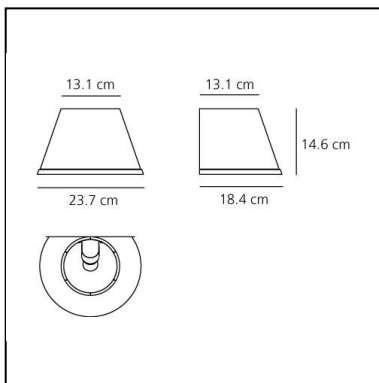

LUMINAIRE

- Watt: **5W**
- Voltage: **220V-240V**
- Delivered lumens output: **349lm**
- Efficiency: **74%**
- Efficacy: **69.82lm/W**
- CRI: **80**

Notes

On/off switch on body lamp.

DESCRIPTION

The design of the transparent antistatic polycarbonate diffuser is embellished with vertical internal slits, which, as well as giving it greater aesthetic value, also allow a better light diffusion. The diffuser is covered by parchment paper; grey painted metal structure.

PRODUCT CODE: 1142020A

FEATURES

- Article Code: **1142020A**
- Colour: **Transparent + Natural**
- Installation: **Wall**
- Material: **polycarbonate, parchment**
- Series: **Design Collection**
- Environment: **Indoor**
- Area contract: **Hospitality**
- Emission: **Direct Spot**
- design by: **Matteo Thun & Partners**

DIMENSIONS

- Width: **cm 23.7**
- Height: **cm 14.6**
- Depth: **cm 18.4**
- Impact Resistance: **N/D**
- Glow Wire Test: **750°**

SOURCES NOT INCLUDED

- Category: **LED RETROFIT**
- Number: **1**
- Watt: **6W**
- Socket: **E14**