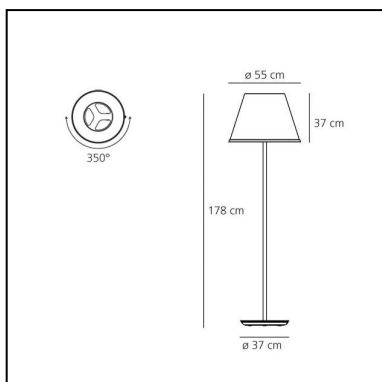

Choose Mega Floor - Parchment/Gray anthracite

Matteo Thun & Partners

LUMINAIRE

- Watt: **52W**
- Voltage: **220V-240V**
- Delivered lumens output: **5022lm**
- Efficiency: **83%**
- Efficacy: **96.57lm/W**
- CRI: **80**

DESCRIPTION

Base in zamac, painted metal structure, adjustable diffuser in thermoformed material joined with parchment paper.

PRODUCT CODE: 1135020A

FEATURES

- Article Code: **1135020A**
- Colour: **Parchment/Gray anthracite**
- Installation: **Floor**
- Material: **Polycarbonate, parchment paper, steel, zamak**
- Series: **Design Collection**
- Environment: **Indoor**
- Area contract: **Hospitality**
- Emission: **Diffused And Direct**
- design by: **Matteo Thun & Partners**

DIMENSIONS

- Height: **cm 178**
- Diameter: **cm 55**
- Base Diameter: **cm 37**
- Glow Wire Test: **750°**

SOURCES NOT INCLUDED

- Category: **LED RETROFIT**
- Number: **3**
- Watt: **15W**
- Socket: **E27**
- Category: **LED RETROFIT**
- Number: **1**
- Watt: **8W**
- Socket: **E27**