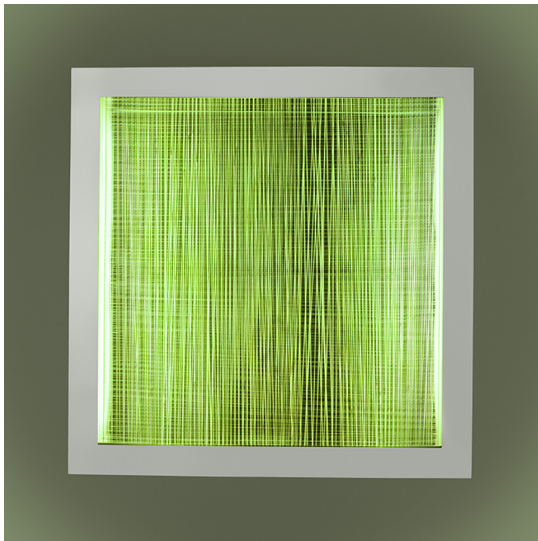

Altrove Wall/ceiling LED - App Compatible

Carlotta de Bevilacqua

 Dimmerable: 

LUMINAIRE

- Watt: **82W**
- Delivered lumens output: **3248lm**
- CCT: **3000K**
- Efficiency: **29%**
- Efficacy: **39.61lm/W**
- CRI: **90**
- Dimmable Typology: **Push & APP**

PRODUCT CODE: 1352150app

FEATURES

- Article Code: **1352150app**
- Colour: **Aluminium**
- Installation: **CeilingWall**
- Material: **Methacrylate, aluminium**
- Series: **Design Collection**
- Environment: **Indoor**
- design by: **Carlotta de Bevilacqua**

DIMENSIONS

- Length: **cm 100**
- Width: **cm 100**
- Height: **cm 10**

SOURCES INCLUDED

- Category: **Led RGB**
- Number: **1**
- Watt: **80W**
- Category: **Led**
- Number: **1**
- Watt: **90W**
- Color temperature (K): **3000K**