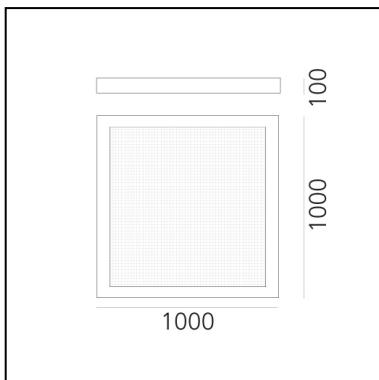

Altrove Wall/ceiling LED - App Compatible

Carlotta de Bevilacqua

 Dimmerable: 

LUMINAIRE

- Watt: **82W**
- Delivered lumens output: **3248lm**
- CCT: **3000K**
- Efficiency: **29%**
- Efficacy: **39.61lm/W**
- CRI: **90**
- Dimmable Typology: **Push & APP**

DIMENSIONS

- Length: **cm 100**
- Width: **cm 100**
- Height: **cm 10**

SOURCES INCLUDED

- Category: **Led RGB**
- Number: **1**
- Watt: **80W**
- Category: **Led**
- Number: **1**
- Watt: **90W**
- Color temperature (K): **3000K**