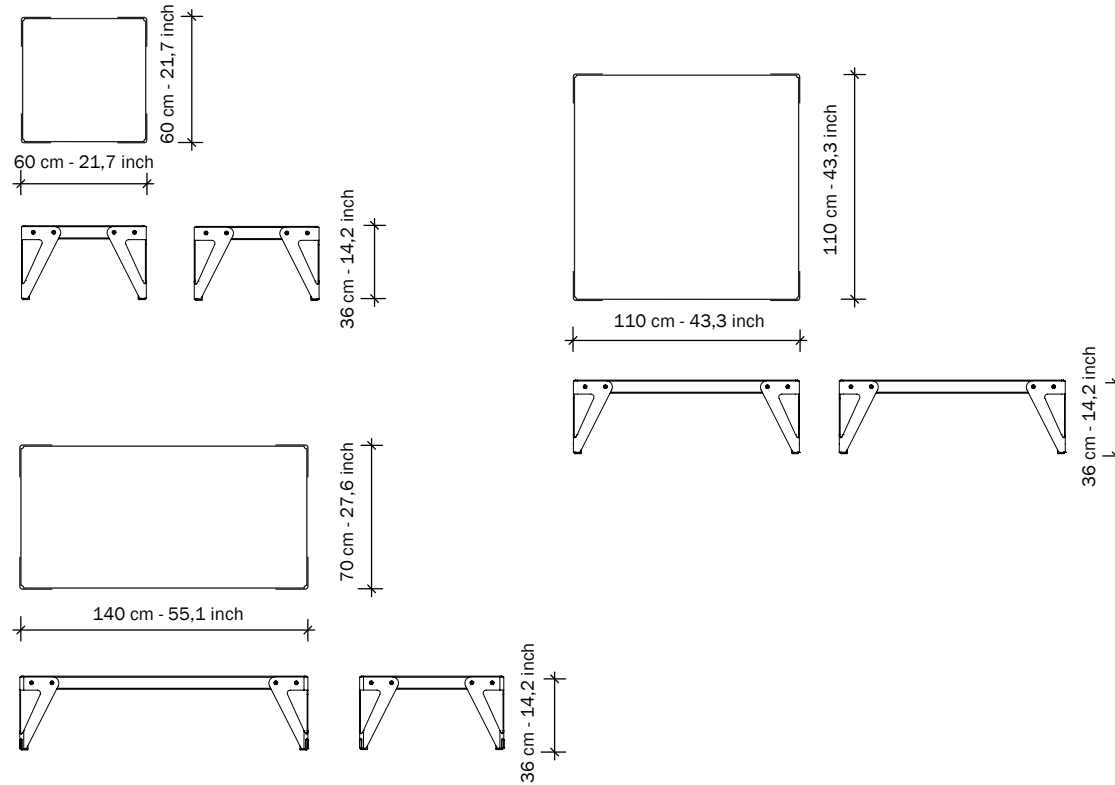

LLOYD Low table

60x60 140x70 110x110
SERENER

SPECIFICATIONS

Table top:

Steel, 2 mm thick,
powder coated.

Table leg:

Steel, 4 mm thick,
powder coated,
with plastic feet.

Bolts:

allen bolts, black.

Weight:

60x60x36: 15,5 kg - 34,2 lb.
110x110x36: 30,6 kg - 67,5 lb.
140x70x36: 27,6 kg - 60,8 lb.

3D-FILES OR HR-IMAGES

Check: www.functionals.eu/downloads

Black White Dark grey Parallel Rust Light blue