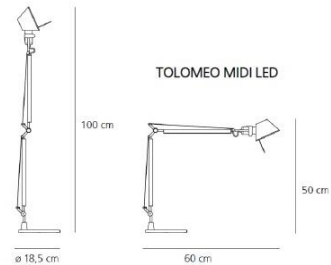

PRODUCT DATA SHEET

Tolomeo Midi Led anthracite grey

DESIGN BY :

Michele De Lucchi, Giancarlo Piretti
2012

MATERIALS : DESCRIPTION :

Table lamp, extension of the range of the Tolomeo series. Maintaining the reduced dimensions of the diffuser of the Tolomeo micro, it increases the power to 9W and extends the dimensions of the structure and arms enabling it to be used on work tables and desks.

Light emission

TECHNICAL DATA SHEET

FEATURES

Product name:	Tolomeo Midi Led anthracite grey
Article Code:	A015120
Colour:	Anthracite grey
Support:	Base
Support colour:	Anthracite grey
Series:	Design

DIMENSIONS

Length:	cm 60
Height:	cm 50
Max Extension Height:	cm 100
Max Extension Length:	cm 96
Cutout shape:	

LAMPS INCLUDED

Category:	LED
Watt:	9,6W
Luminous Flux (lm):	350 lm
Number:	1 x 4
Typology:	1
Color temperature (K):	3000K
Class:	A

DIMENSIONS

LAMP

LUMINAIR

Watt: 8,9W

TOLOMEO MIDI BASE
GRIGIAA003920

TOLOMEO SUPP.TAVOLO
FISSOA004200

TOLOMEO
MORSETTOA004100

TOLOMEO SUPPORTO
TAVOLO TWINA004300