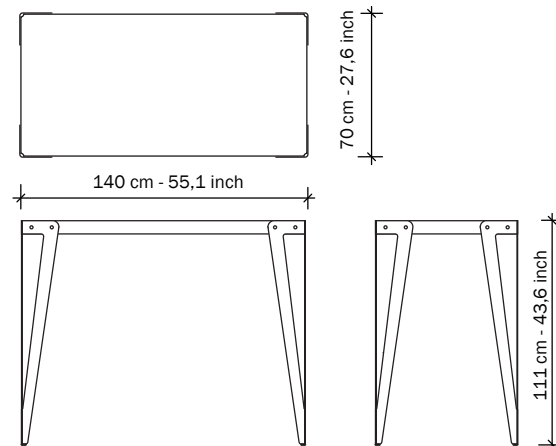

LLOYD High table

60x60 140x70 110x110

SERENER

Black

White

Dark grey

Parallel

Rust

Light blue

SPECIFICATIONS

Table top:

Steel, 2 mm thick,
powder coated.

Table leg:

Steel, 4 mm thick,
powder coated,
with plastic feet.

Bolts:

allen bolts, black.

Weight:

60x60x111: 25,5 kg - 56,2 lb.

110x110x111: 40,6 kg - 89.5 lb.

140x70x111: 37,6kg - 82.9 lb.

3D-FILES OR HR-IMAGES

Check: www.functionals.eu/downloads

by Ad&Simon

FUNCTIONALS

SPECIFICATIONS

Table top:

Steel, 2 mm thick, powder coated.

Table leg:

Steel, 4 mm thick, powder coated, with plastic feet.

Bolts:

allen bolts, black.

Weight: