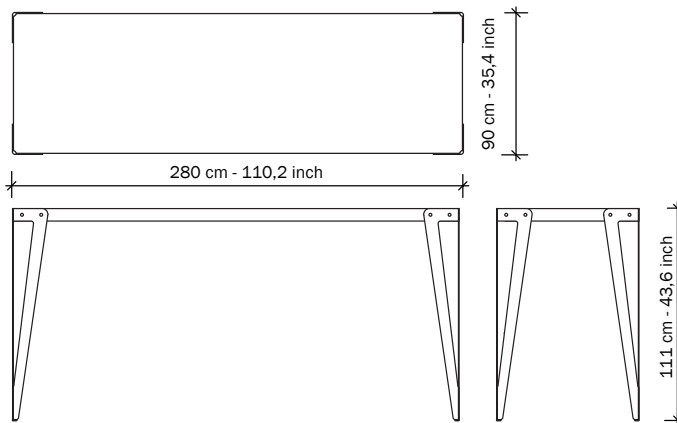

Weight:

60x60x111: 25,5 kg - 56,2 lb.

110x110x111: 40,6 kg - 89.5 lb.

140x70x111: 37,6kg - 82.9 lb.

3D-FILES OR HR-IMAGES

Check: www.functionals.eu/downloads

by Ad&Simon

FUNCTIONALS

Functionals

Edisonstraat 5

NL-5051 DS Goirle

tel. +31 (0)13 530 03 89

info@functionals.eu

www.functionals.eu

LLOYD High table

200x90 230x80 280x90
SERENER

SPECIFICATIONS

Table top:

Steel, 2 mm thick, powder coated.

Table leg:

Steel, 4 mm thick, powder coated, with plastic feet.

Bolts:

allen bolts, black.

Weight:

- 200x90x111: 52,7 kg - 116,2 lb.
- 230x80x111: 55,0 kg - 121,3 lb.
- 280x90x111: 68,6 kg - 151,2 lb.

3D-FILES OR HR-IMAGES

Check: www.functionals.eu/downloads

Black

White

Dark grey

Parallel

Rust