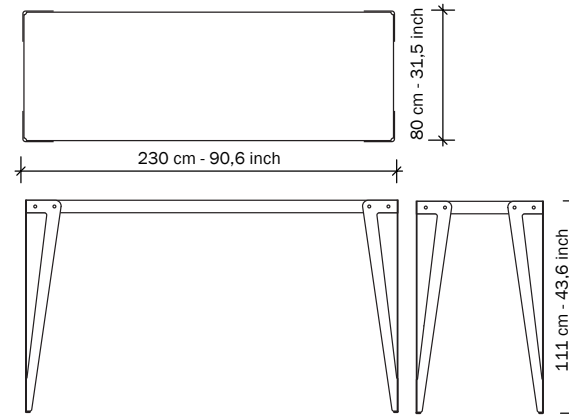

Weight:

60x60x111: 25,5 kg - 56,2 lb.

110x110x111: 40,6 kg - 89.5 lb.

140x70x111: 37,6kg - 82.9 lb.

3D-FILES OR HR-IMAGES

Check: www.functionals.eu/downloads

by Ad&Simon

FUNCTIONALS

Functionals

Edisonstraat 5

NL-5051 DS Goirle

tel. +31 (0)13 530 03 89

info@functionals.eu

www.functionals.eu

LLOYD High table

200x90 230x80 280x90
SERENER

SPECIFICATIONS

Table top:

Steel, 2 mm thick, powder coated.

Table leg:

Steel, 4 mm thick, powder coated, with plastic feet.

Bolts:

allen bolts, black.

Weight:

- 200x90x111: 52,7 kg - 116,2 lb.
- 230x80x111: 55,0 kg - 121,3 lb.
- 280x90x111: 68,6 kg - 151,2 lb.

3D-FILES OR HR-IMAGES

Check: www.functionals.eu/downloads

Black

White

Dark grey

Parallel

Rust