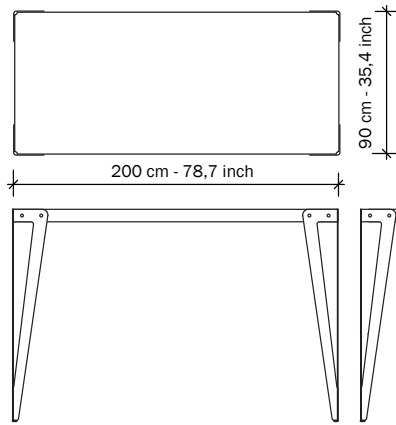

Weight:

60x60x111: 25,5 kg - 56,2 lb.

110x110x111: 40,6 kg - 89.5 lb.

140x70x111: 37,6kg - 82.9 lb.

3D-FILES OR HR-IMAGES

Check: www.functionals.eu/downloads

by Ad&Simon

FUNCTIONALS

Functionals

Edisonstraat 5

NL-5051 DS Goirle

tel. +31 (0)13 530 03 89

info@functionals.eu

www.functionals.eu

LLOYD High table

200x90 230x80 280x90
SERENER

SPECIFICATIONS

Table top:

Steel, 2 mm thick, powder coated.

Table leg:

Steel, 4 mm thick, powder coated, with plastic feet.

Bolts:

allen bolts, black.

Weight:

- 200x90x111: 52,7 kg - 116,2 lb.
- 230x80x111: 55,0 kg - 121,3 lb.
- 280x90x111: 68,6 kg - 151,2 lb.

3D-FILES OR HR-IMAGES

Check: www.functionals.eu/downloads

Black

White

Dark grey

Parallel

Rust