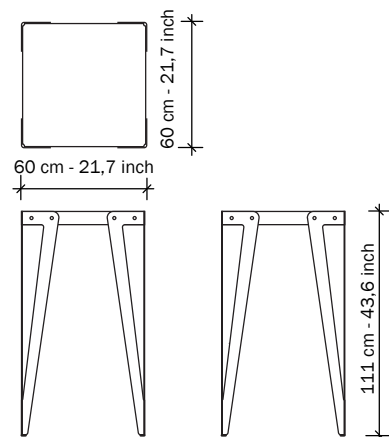

LLOYD High table

60x60 140x70 110x110

SERENER

Black

White

Dark grey

Parallel

Rust

Light blue

SPECIFICATIONS

Table top:

Steel, 2 mm thick,
powder coated.

Table leg:

Steel, 4 mm thick,
powder coated,
with plastic feet.

Bolts:

allen bolts, black.

Weight:

60x60x111: 25,5 kg - 56,2 lb.

110x110x111: 40,6 kg - 89.5 lb.

140x70x111: 37,6kg - 82.9 lb.

3D-FILES OR HR-IMAGES

Check: www.functionals.eu/downloads

by Ad&Simon

FUNCTIONALS

SPECIFICATIONS

Table top:

Steel, 2 mm thick, powder coated.

Table leg:

Steel, 4 mm thick, powder coated, with plastic feet.

Bolts:

allen bolts, black.

Weight: