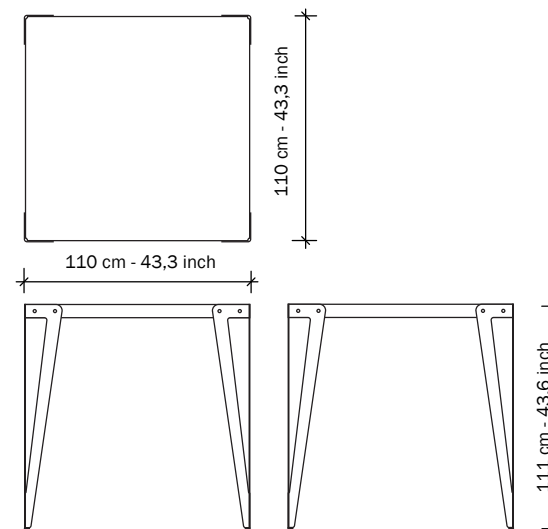

LLOYD High table

60x60 140x70 110x110

SERENER

Black

White

Dark grey

Parallel

Rust

Light blue

SPECIFICATIONS

Table top:

Steel, 2 mm thick,
powder coated.

Table leg:

Steel, 4 mm thick,
powder coated,
with plastic feet.

Bolts:

allen bolts, black.

Weight:

60x60x111: 25,5 kg - 56,2 lb.

110x110x111: 40,6 kg - 89.5 lb.

140x70x111: 37,6kg - 82.9 lb.

3D-FILES OR HR-IMAGES

Check: www.functionals.eu/downloads

by Ad&Simon

FUNCTIONALS

SPECIFICATIONS

Table top:

Steel, 2 mm thick, powder coated.

Table leg:

Steel, 4 mm thick, powder coated, with plastic feet.

Bolts:

allen bolts, black.

Weight: