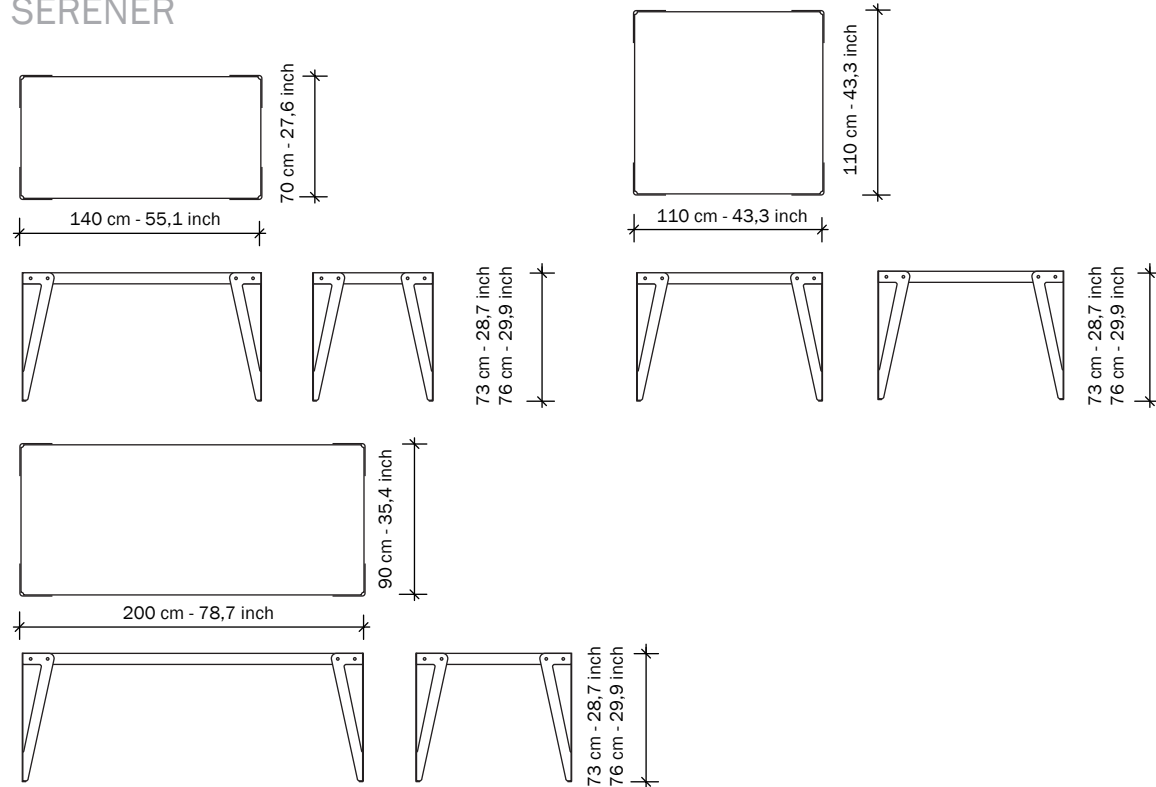

LLOYD Table

140x70 110x110 200x90
SERENER

SPECIFICATIONS

Table top:

Steel, 2 mm thick, powder coated.

Table leg:

Steel, 4 mm thick, powder coated, with plastic feet.

Bolts:

allen bolts, black.

Weight:

- 140x70x73: 32,4 kg - 71,4 lb.
- 140x70x76: 33,2 kg - 73,2 lb.
- 110x110x73: 35,4 kg - 78,0 lb.
- 110x110x76: 36,2 kg - 79,8 lb.
- 200x90x73: 47,5 kg - 104,7 lb.
- 200x90x76: 48,3 kg - 106,5 lb.

Parallel

Rust

Light blue

SPECIFICATIONS

Table top:

Steel, 2 mm thick,
powder coated.

Table leg:

Steel, 4 mm thick,
powder coated,
with plastic feet.

Bolts:

allen bolts, black.

Weight:

230x80x73: 49,8 kg - 109,8 lb.

230x80x76: 50,6 kg - 111,6 lb.

280x90x73: 63,4 kg - 139,8 lb.

280x90x76: 64,2 kg - 141,5 lb.

3D-FILES OR HR-IMAGES